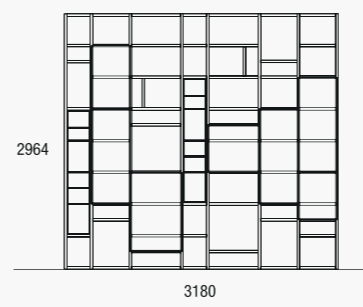

THE NEW STYLE

THE NEW
DARK

A FINE SMART AND RETRO TASTE

THE ART OF EASY LIVING

DRAW
TO BE
UNIQUE

THE ORIGINAL LIGHT OF QUARTZ

THE DYNAMICS OF THE SLIDING DOORS

DESIGN
MODERN
STYLE