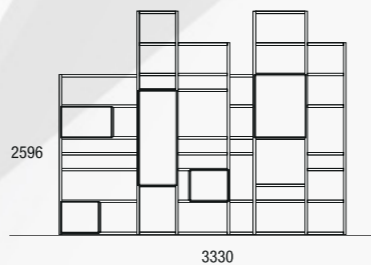

THE NEW STYLE

THE NEW
DARK

A FINE SMART AND RETRO TASTE

THE ART OF EASY LIVING

DRAW
TO BE
UNIQUE

THE ORIGINAL LIGHT OF QUARTZ

THE DYNAMICS OF THE SLIDING DOORS

DESIGN
MODERN
STYLE